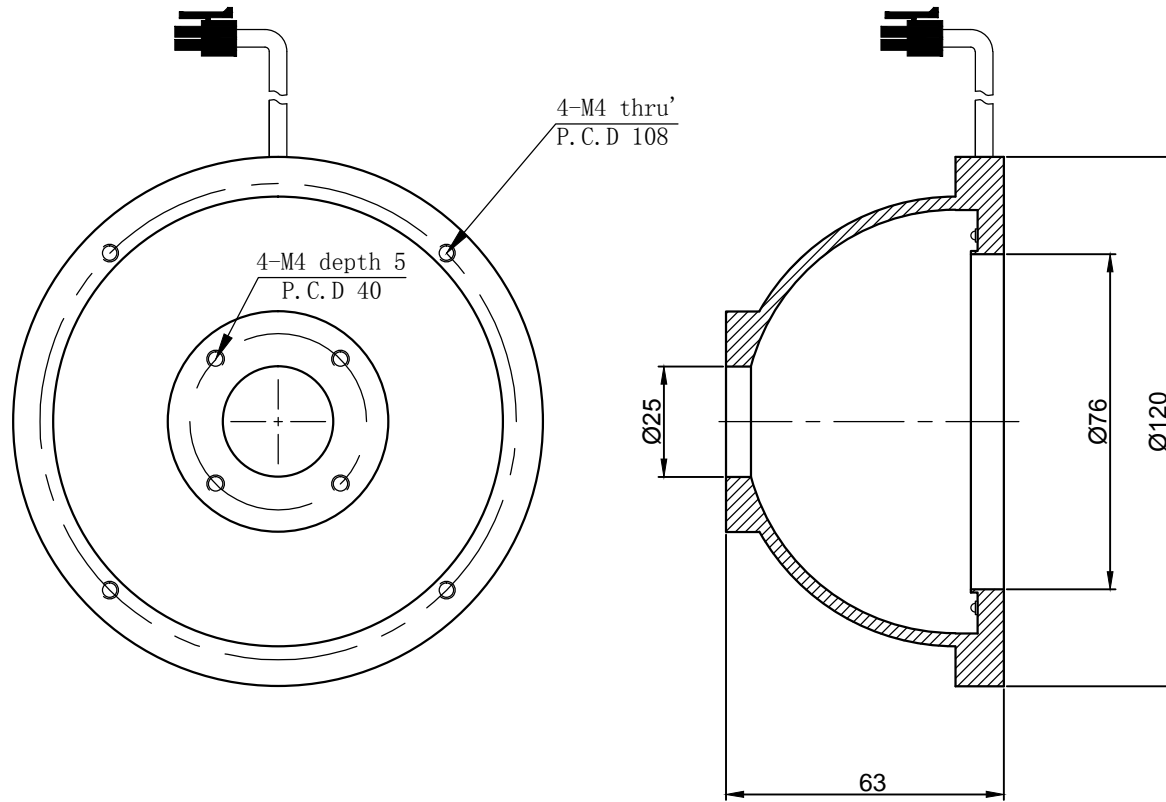

D

C

C

B

B

A

A

SPECIFICATIONS PARAMETER	
OPERATING VOLTAGE	DC24-26V
RATED CURRENT	R / W, G, B 300/450mA
RATED POWER	R / W, G, B 7.2/10.8W
PEAK CURRENT	R / W, G, B 600/900mA
PEAK POWER	R / W, G, B 14.4/21.6W
WAVELENGTH OF LIGHT	R 620-625nm
	G 520-530nm
	B 465-470nm
	W 6500-7000K

HGS

PART NAME	HGS120AL25		DATE	2013-3-27
			DWN. BY	
UNIT: mm	TITLE	DRAWING LAYOUT	CHKD. BY	
			APPD. BY	
			DWG. NO	

1

2

3

4

5

6