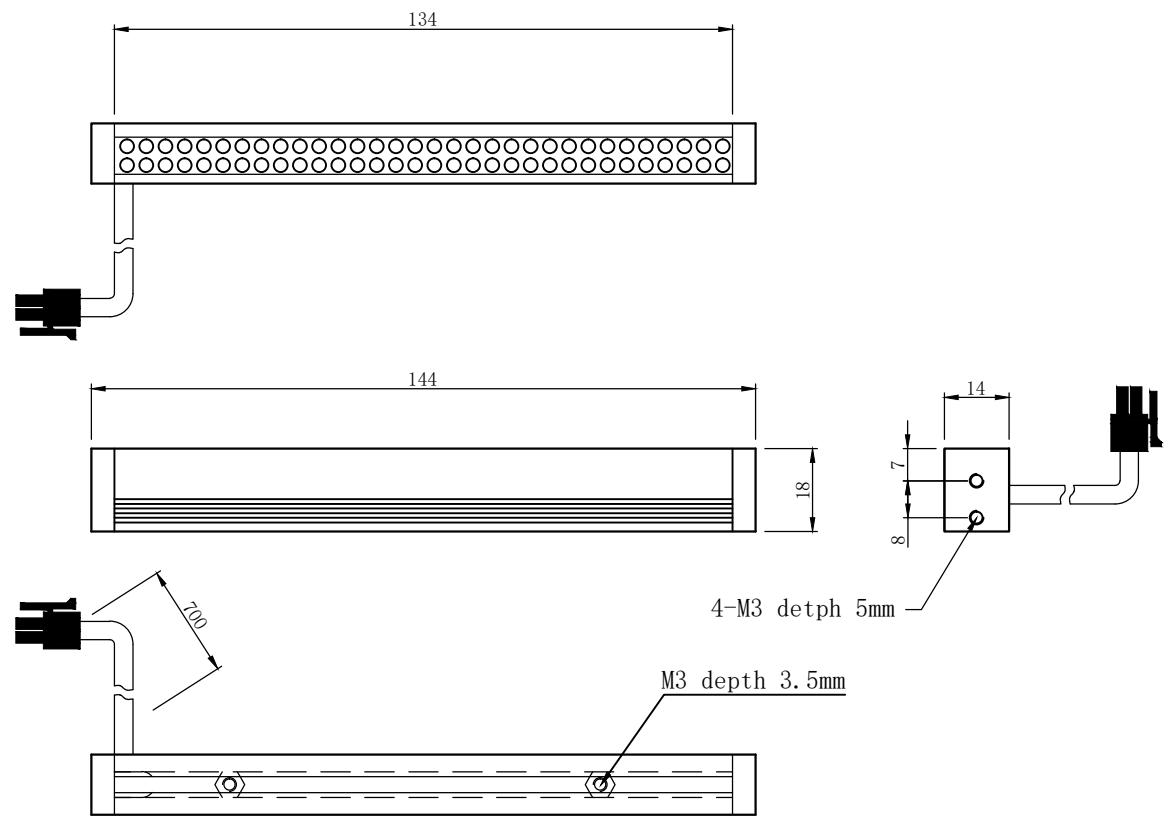

1 2 3 4 5 6 7

D
C
B
A

D
C
B
A

SPECIFICATIONS PARAMETER	
OPERATING VOLTAGE	DC24-26V
RATED CURRENT	IR / W. G. B 80/120mA
RATED POWER	IR / W. G. B 1.92/2.88W
PEAK CURRENT	IR / W. G. B 160/240mA
PEAK POWER	IR / W. G. B 3.84/5.76W
WAVELENGTH OF LIGHT	IR 850-940nm
	G 520-530nm
	B 465-470nm
	W 6500-8000K

PART NAME	HGS134SS14		DATE	2016-1-18
	UNIT: mm	TITLE	DRAWING LAYOUT	DWN. BY
APPD. BY				
			DWG. NO	

1 2 3 4 5 6 7