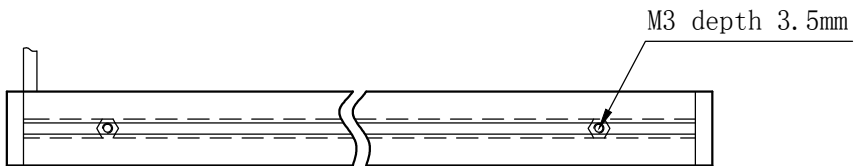

1 2 3 4 5 6 7

D
C
B
A

D
C
B
A

SPECIFICATIONS PARAMETER	
OPERATING VOLTAGE	DC24-26V
RATED CURRENT	IR, R / W, G, B 1.5/2A
RATED POWER	IR, R / W, G, B 36/48W
PEAK CURRENT	IR, R / W, G, B 3/4A
PEAK POWER	IR, R / W, G, B 72/96W
WAVELENGTH OF LIGHT	IR 850-940nm
	R 620-625nm
	G 520-530nm
	B 465-470nm
	W 6500-8000K