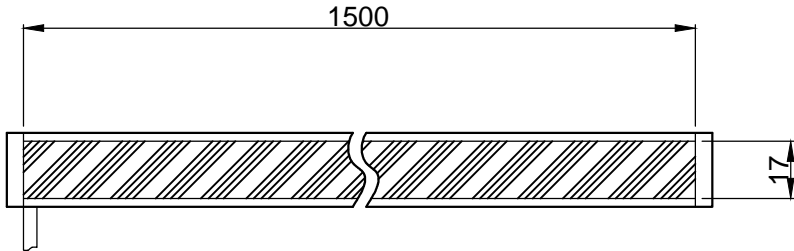

1 2 3 4 5 6 7

D
C
B
A

D
C
B
A

SPECIFICATIONS PARAMETER	
OPERATING VOLTAGE	DC24-26V
RATED CURRENT	IR, R / W, G, B 1.5/2A
RATED POWER	IR, R / W, G, B 36/48W
PEAK CURRENT	IR, R / W, G, B 3/4A
PEAK POWER	IR, R / W, G, B 72/96W
WAVELENGTH OF LIGHT	IR 850-940nm
	R 620-625nm
	G 520-530nm
	B 465-470nm
	W 6500-8000K

PART NAME	HGS1500SSD17		DATE	2013-10-24
UNIT: mm	TITLE	DRAWING LAYOUT	DWN. BY	
			CHKD. BY	
			APPD. BY	
			DWG. NO	

1 2 3 4 5 6 7