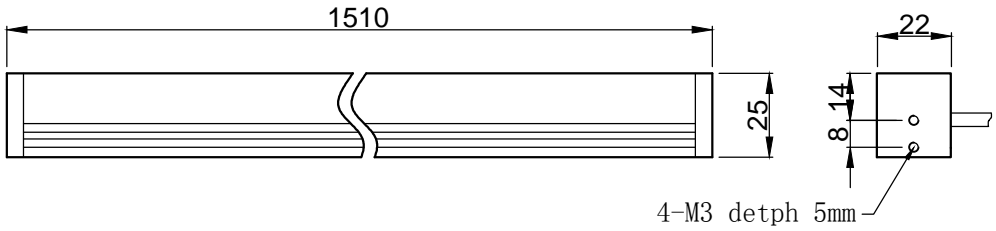

1 2 3 4 5 6 7

D
C
B
A

D
C
B
A

SPECIFICATIONS PARAMETER	
OPERATING VOLTAGE	DC24-26V
RATED CURRENT	IR, R / W, G, B 1.5/2A
RATED POWER	IR, R / W, G, B 36/48W
PEAK CURRENT	IR, R / W, G, B 3/4A
PEAK POWER	IR, R / W, G, B 72/96W
WAVELENGTH OF LIGHT	IR 850-940nm
	R 620-625nm
	G 520-530nm
	B 465-470nm
	W 6500-8000K

PART NAME	HGS1500SSD17		DATE	2013-10-24
UNIT: mm	TITLE	DRAWING LAYOUT	DWN. BY	
			CHKD. BY	
			APPD. BY	
			DWG. NO	

1 2 3 4 5 6 7