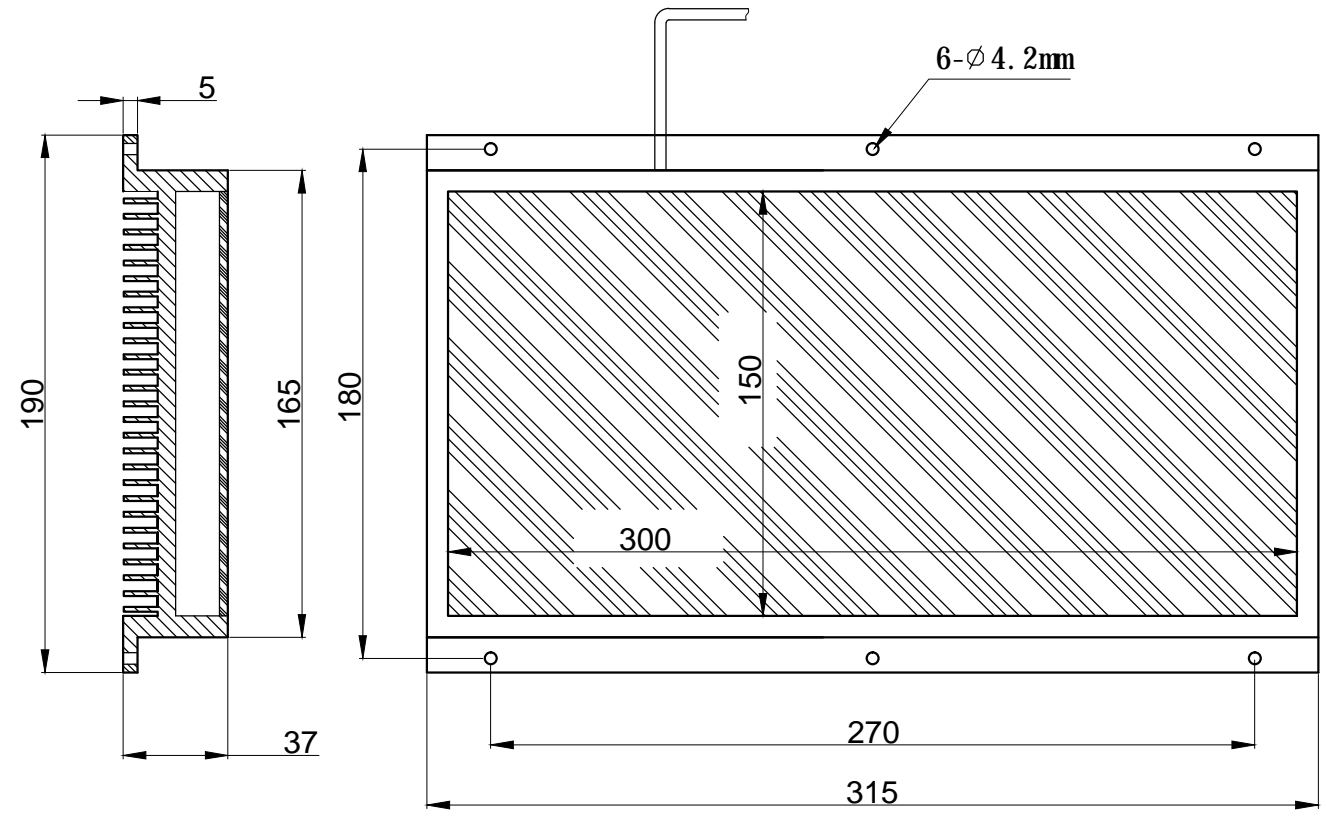

A

SPECIFICATIONS PARAMETER	
OPERATING VOLTAGE	DC24-26V
RATED CURRENT	IR, R / W, G, B, V 1.6/2.1A
RATED POWER	IR, R / W, G, B, V 38.4/50.4W
PEAK CURRENT	IR, R / W, G, B, V 3.2/4.2A
PEAK POWER	IR, R / W, G, B, V 76.8/100.8W
WAVELENGTH OF LIGHT	IR 850 nm
	R 620-625nm
	G 520-530nm
	B 465-470nm
	W 6500-7000K

PART NAME	HGS150BLH300		DATE	2013-9-07
UNIT: mm	TITLE	DRAWING LAYOUT	CHKD. BY	
			APPD. BY	
			DWG. NO	

1 2 3 4 5 6 7