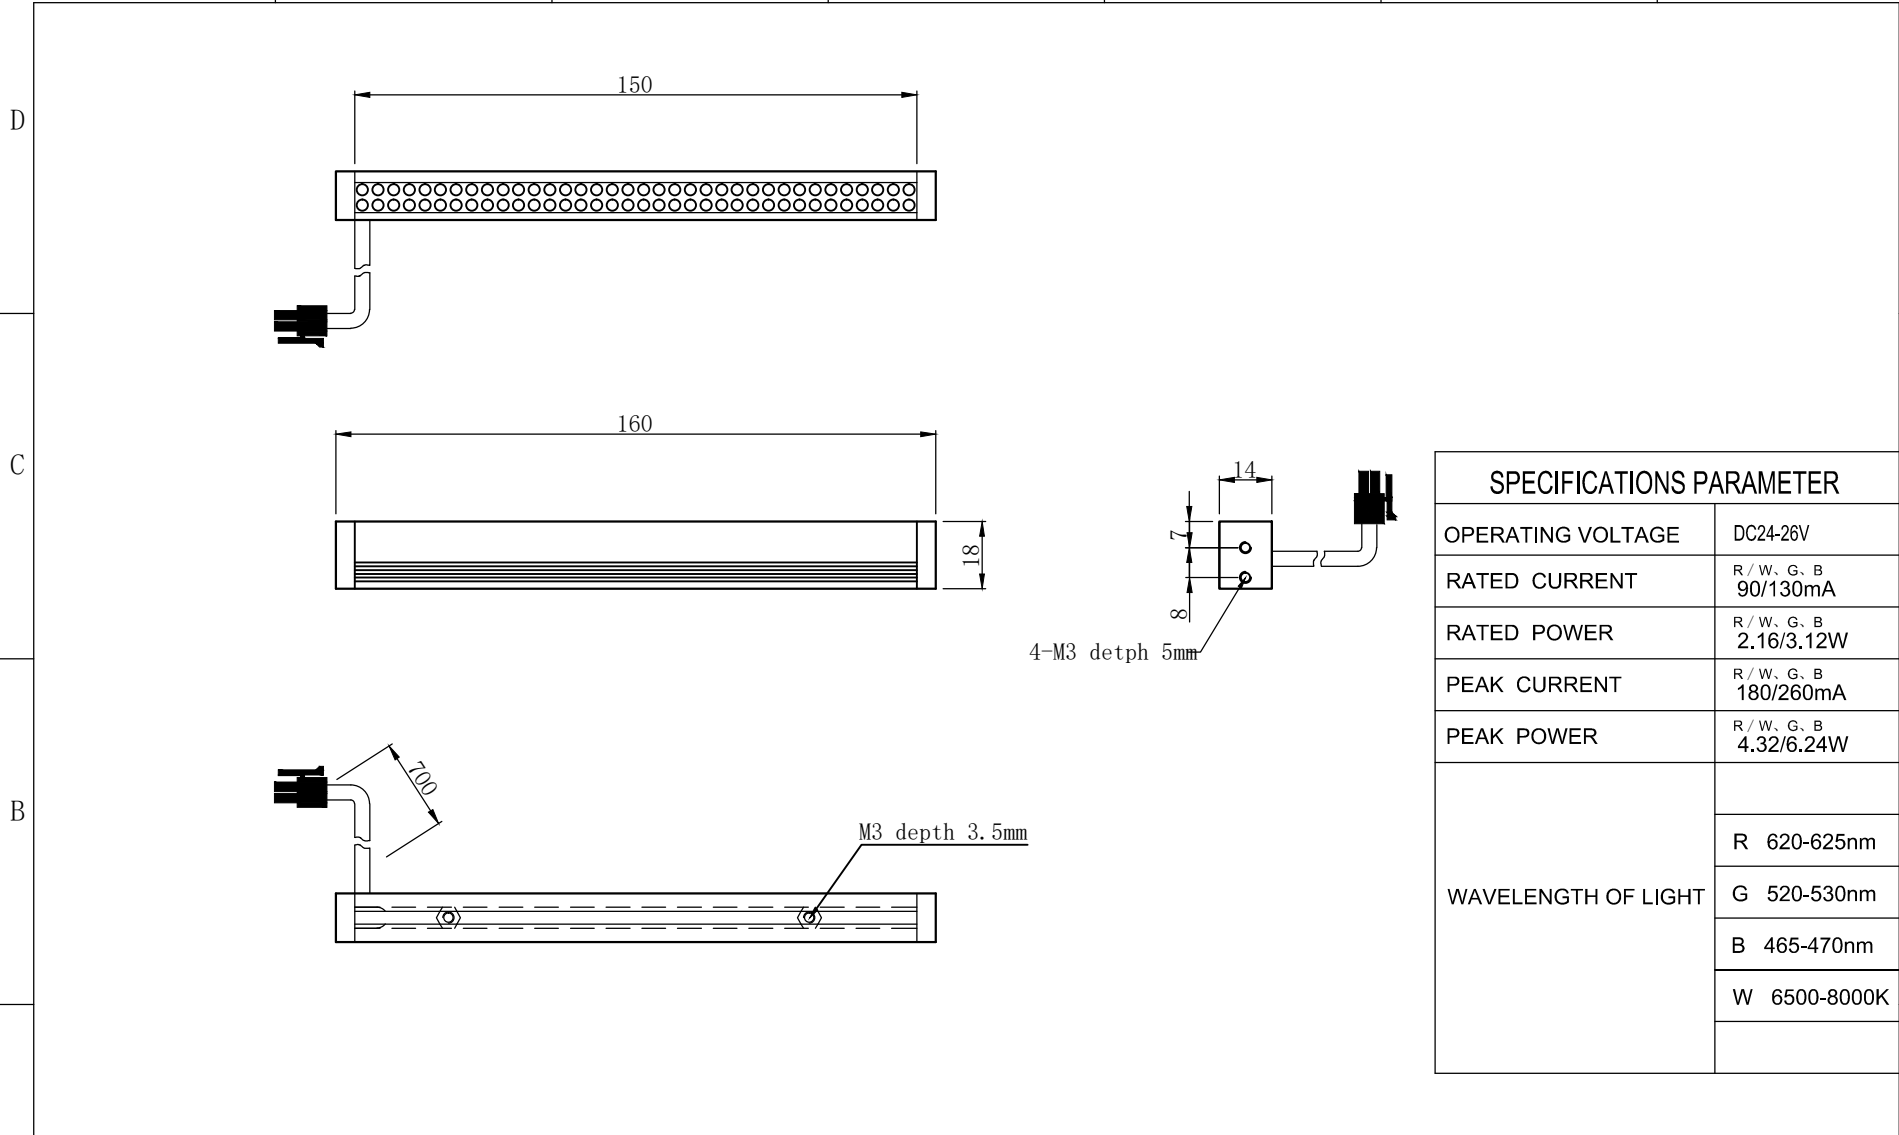

1 2 3 4 5 6 7

SPECIFICATIONS PARAMETER	
OPERATING VOLTAGE	DC24-26V
RATED CURRENT	R / W、G、B 90/130mA
RATED POWER	R / W、G、B 2.16/3.12W
PEAK CURRENT	R / W、G、B 180/260mA
PEAK POWER	R / W、G、B 4.32/6.24W
WAVELENGTH OF LIGHT	R 620-625nm
	G 520-530nm
	B 465-470nm
	W 6500-8000K

PART NAME	HGS150SS14		DATE	2016-1-18
	UNIT: mm	TITLE	DRAWING LAYOUT	CHKD. BY
			APPD. BY	
			DWG. NO	

1 2 3 4 5 6 7