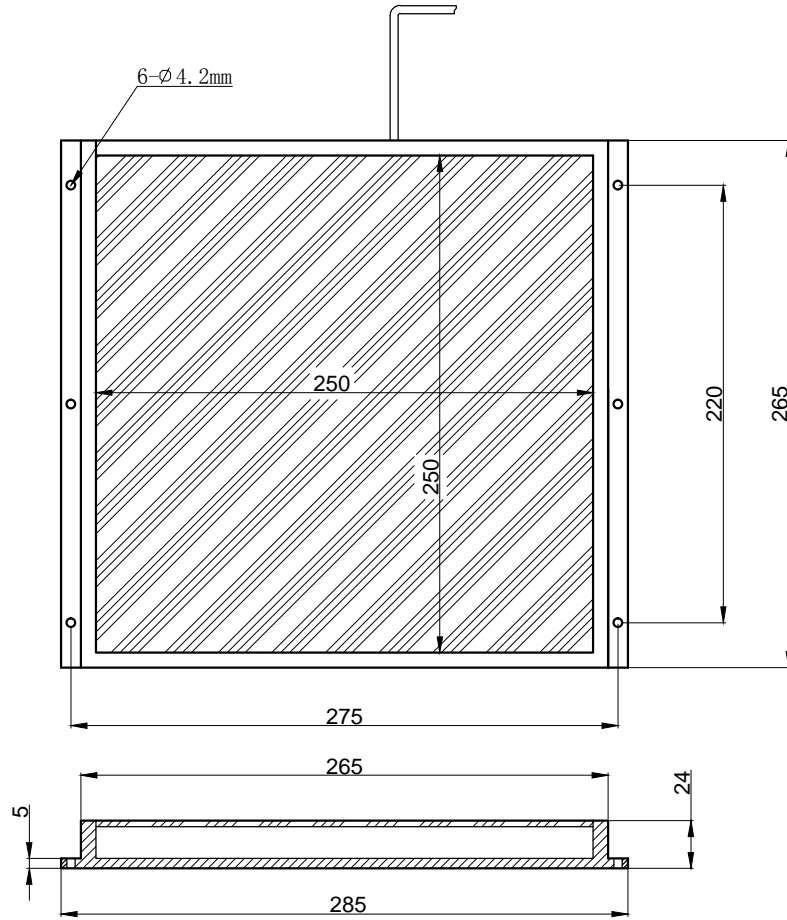

D

C

C

B

B

A

A

SPECIFICATIONS PARAMETER	
OPERATING VOLTAGE	DC24-26V
RATED CURRENT	IR、R / W、G、B 1.4/1.8A
RATED POWER	IR、R / W、G、B 33.6/43.2W
PEAK CURRENT	IR、R / W、G、B 2.8/3.6A
PEAK POWER	IR、R / W、G、B 67.2/86.4W
WAVELENGTH OF LIGHT	IR 850 nm
	R 620-625nm
	G 520-530nm
	B 465-470nm
	W 6500-7000K

HGS

PART NAME

HGS250BL250

DATE

2013-9-07

DWN. BY

UNIT: mm

TITLE