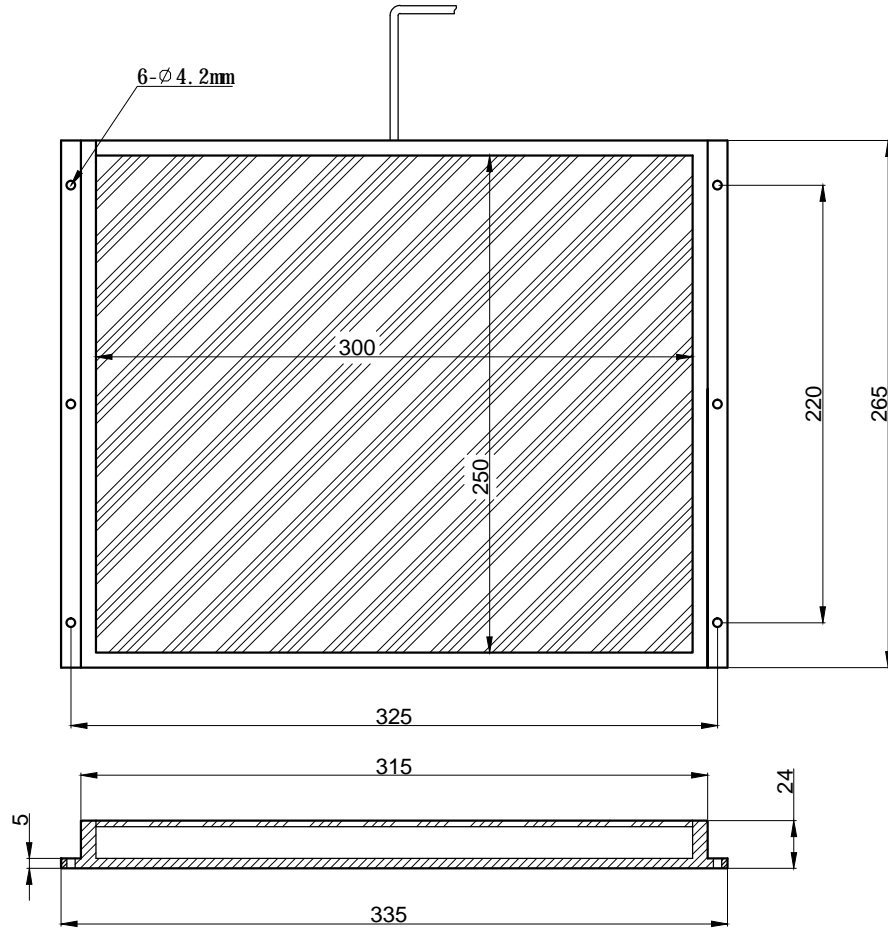

D

C

C

B

B

A

A

SPECIFICATIONS PARAMETER	
OPERATING VOLTAGE	DC24-26V
RATED CURRENT	IR、R / W、G、B 1.6/2.1A
RATED POWER	IR、R / W、G、B 38.4/50.4W
PEAK CURRENT	IR、R / W、G、B 3.2/4.2A
PEAK POWER	IR、R / W、G、B 76.8/10.8W
WAVELENGTH OF LIGHT	IR 850 nm
	R 620-625nm
	G 520-530nm
	B 465-470nm
	W 6500-7000K

PART NAME	HGS250BL300		DATE	2013-9-07
	UNIT: mm	TITLE	DRAWING LAYOUT	DWN. BY
				CHKD. BY
				APPD. BY
			DWG. NO	

1

2

3

4

5

6

7