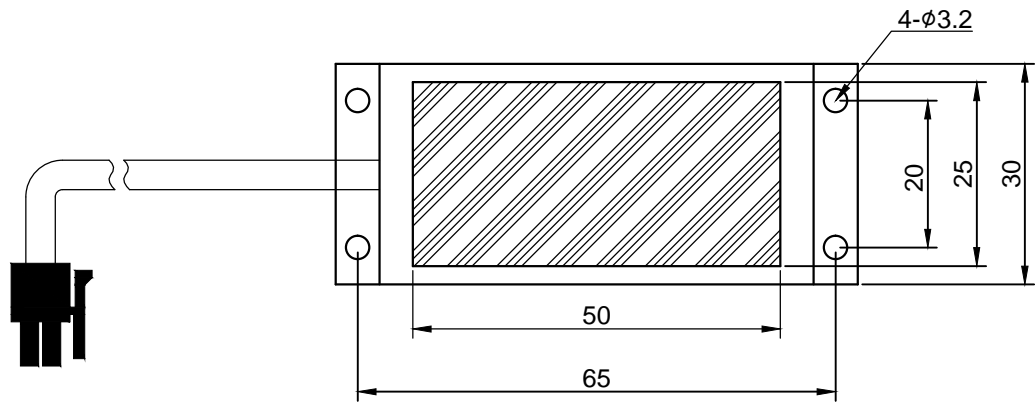

D

C

C

B

B

A

A

SPECIFICATIONS PARAMETER	
OPERATING VOLTAGE	DC24-26V
RATED CURRENT	R /W、G、B 80/120mA
RATED POWER	R /W、G、B 1.92/2.88W
PEAK CURRENT	R /W、G、B 160/240mA
PEAK POWER	R /W、G、B 3.84/5.76W
WAVELENGTH OF LIGHT	R 620-625nm
	G 520-530nm
	B 465-470nm
	W 6500-7000K

PART NAME	HGS25BL50		DATE	2013-5-06
			DWN.BY	
UNIT: mm	TITLE	DRAWING LAYOUT		CHKD.BY
				APPD.BY
				DWG.NO

1

2

3

4

5

6

7