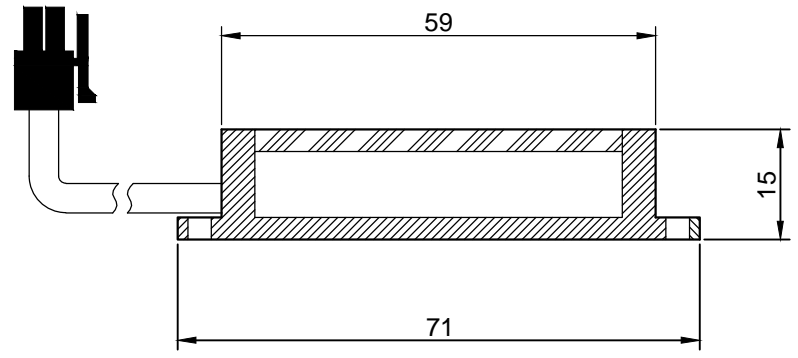

D

C

C

B

B

A

A

SPECIFICATIONS PARAMETER	
OPERATING VOLTAGE	DC24-26V
RATED CURRENT	R /W、G、B 80/120mA
RATED POWER	R /W、G、B 1.92/2.88W
PEAK CURRENT	R /W、G、B 160/240mA
PEAK POWER	R /W、G、B 3.84/5.76W
WAVELENGTH OF LIGHT	R 620-625nm
	G 520-530nm
	B 465-470nm
	W 6500-7000K

PART NAME	HGS25BL50		DATE	2013-5-06
			DWN.BY	
UNIT: mm	TITLE	DRAWING LAYOUT		CHKD.BY
				APPD.BY
				DWG.NO

1

2

3

4

5

6

7