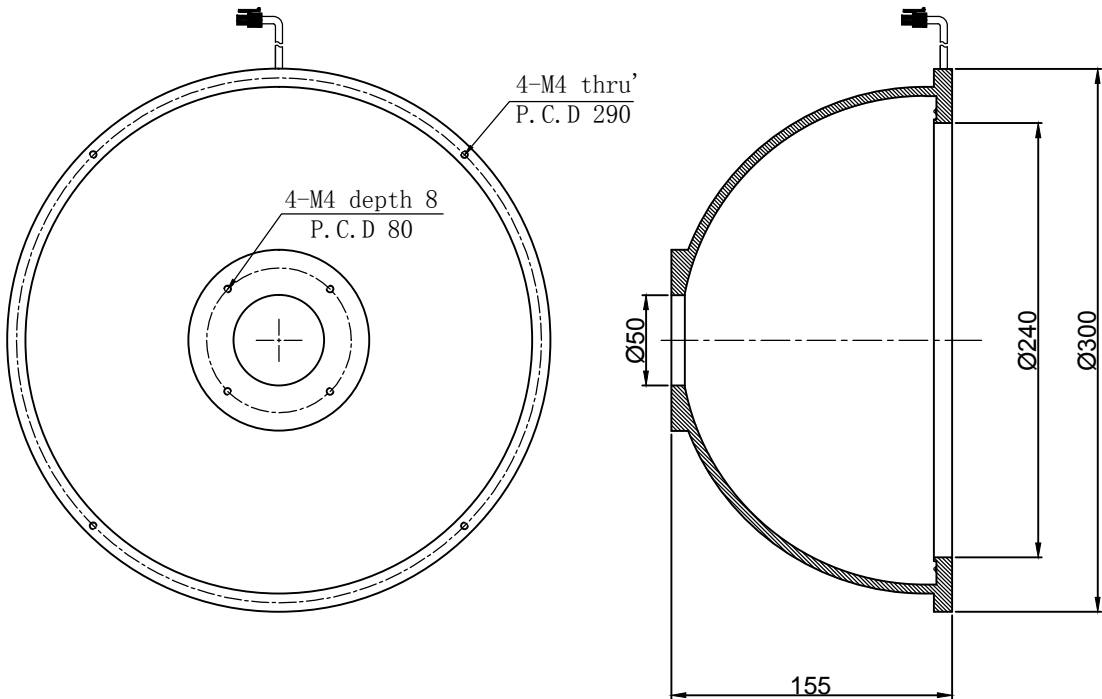

D

C

C

B

B

A

A

SPECIFICATIONS PARAMETER	
OPERATING VOLTAGE	DC24-26V
RATED CURRENT	R / W, G, B 2/3A
RATED POWER	R / W, G, B 48/72W
PEAK CURRENT	R / W, G, B 4/6A
PEAK POWER	R / W, G, B 96/144W
WAVELENGTH OF LIGHT	R 620-625nm
	G 520-530nm
	B 465-470nm
	W 6500-7000K

PART NAME	HGS300AL50		DATE	2014-3-24
			DWN. BY	
UNIT: mm	TITLE	DRAWING LAYOUT	CHKD. BY	
			APPD. BY	
			DWG. NO	

1

2

3

4

5

6

7