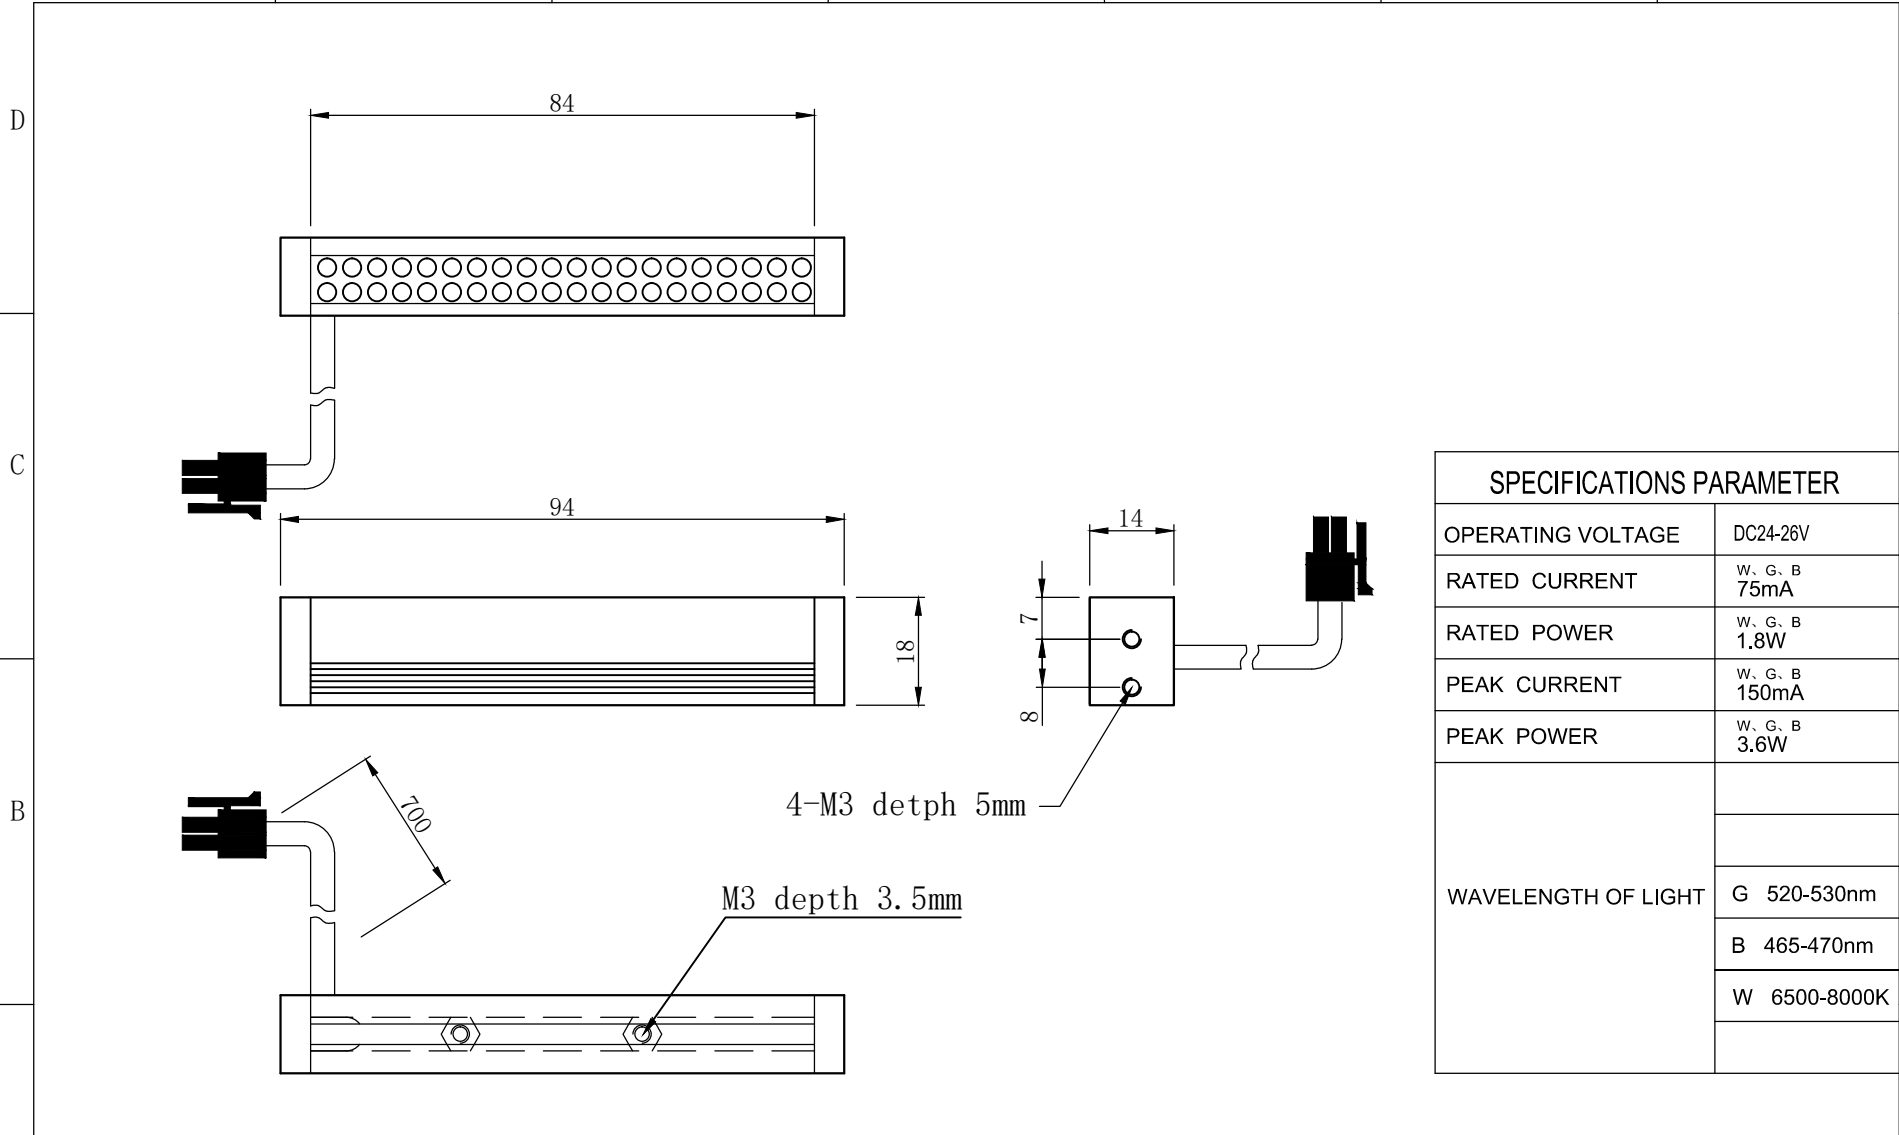

1 2 3 4 5 6 7

SPECIFICATIONS PARAMETER	
OPERATING VOLTAGE	DC24-26V
RATED CURRENT	W. G. B 75mA
RATED POWER	W. G. B 1.8W
PEAK CURRENT	W. G. B 150mA
PEAK POWER	W. G. B 3.6W
WAVELENGTH OF LIGHT	G 520-530nm
	B 465-470nm
	W 6500-8000K

HGS	PART NAME	HGS84SS14		DATE	2016-1-18	
	UNIT: mm	TITLE	DRAWING LAYOUT	DWN. BY		
					CHKD. BY	
					APPD. BY	
				DWG. NO		

1 2 3 4 5 6 7