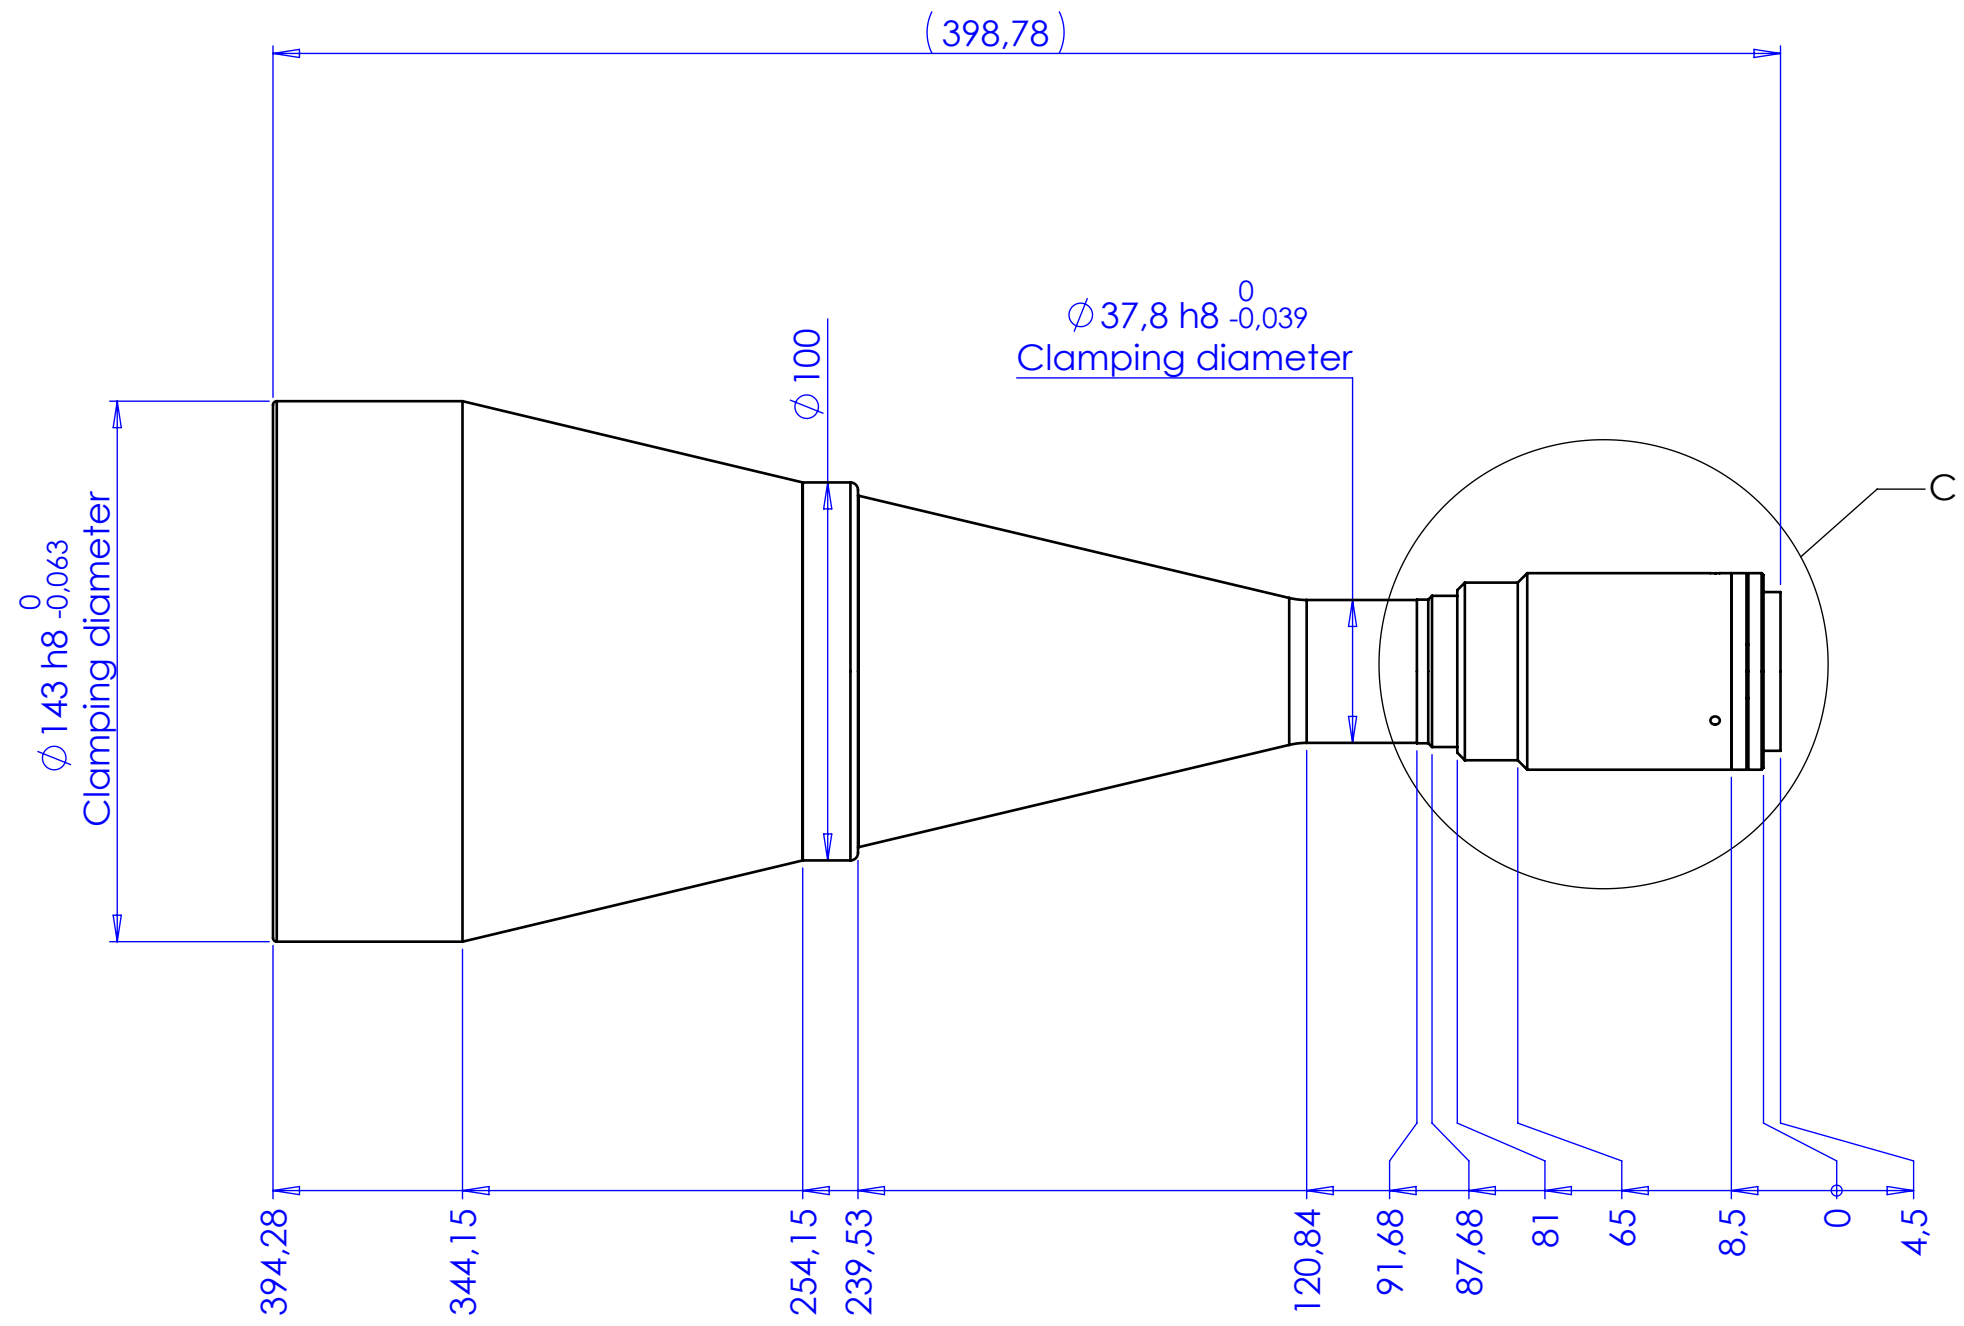

Rev No.	Description	Date	Name
B	Variazione nome	08/07/2014	Vasconetto

DETAIL C
SCALE 1 : 1