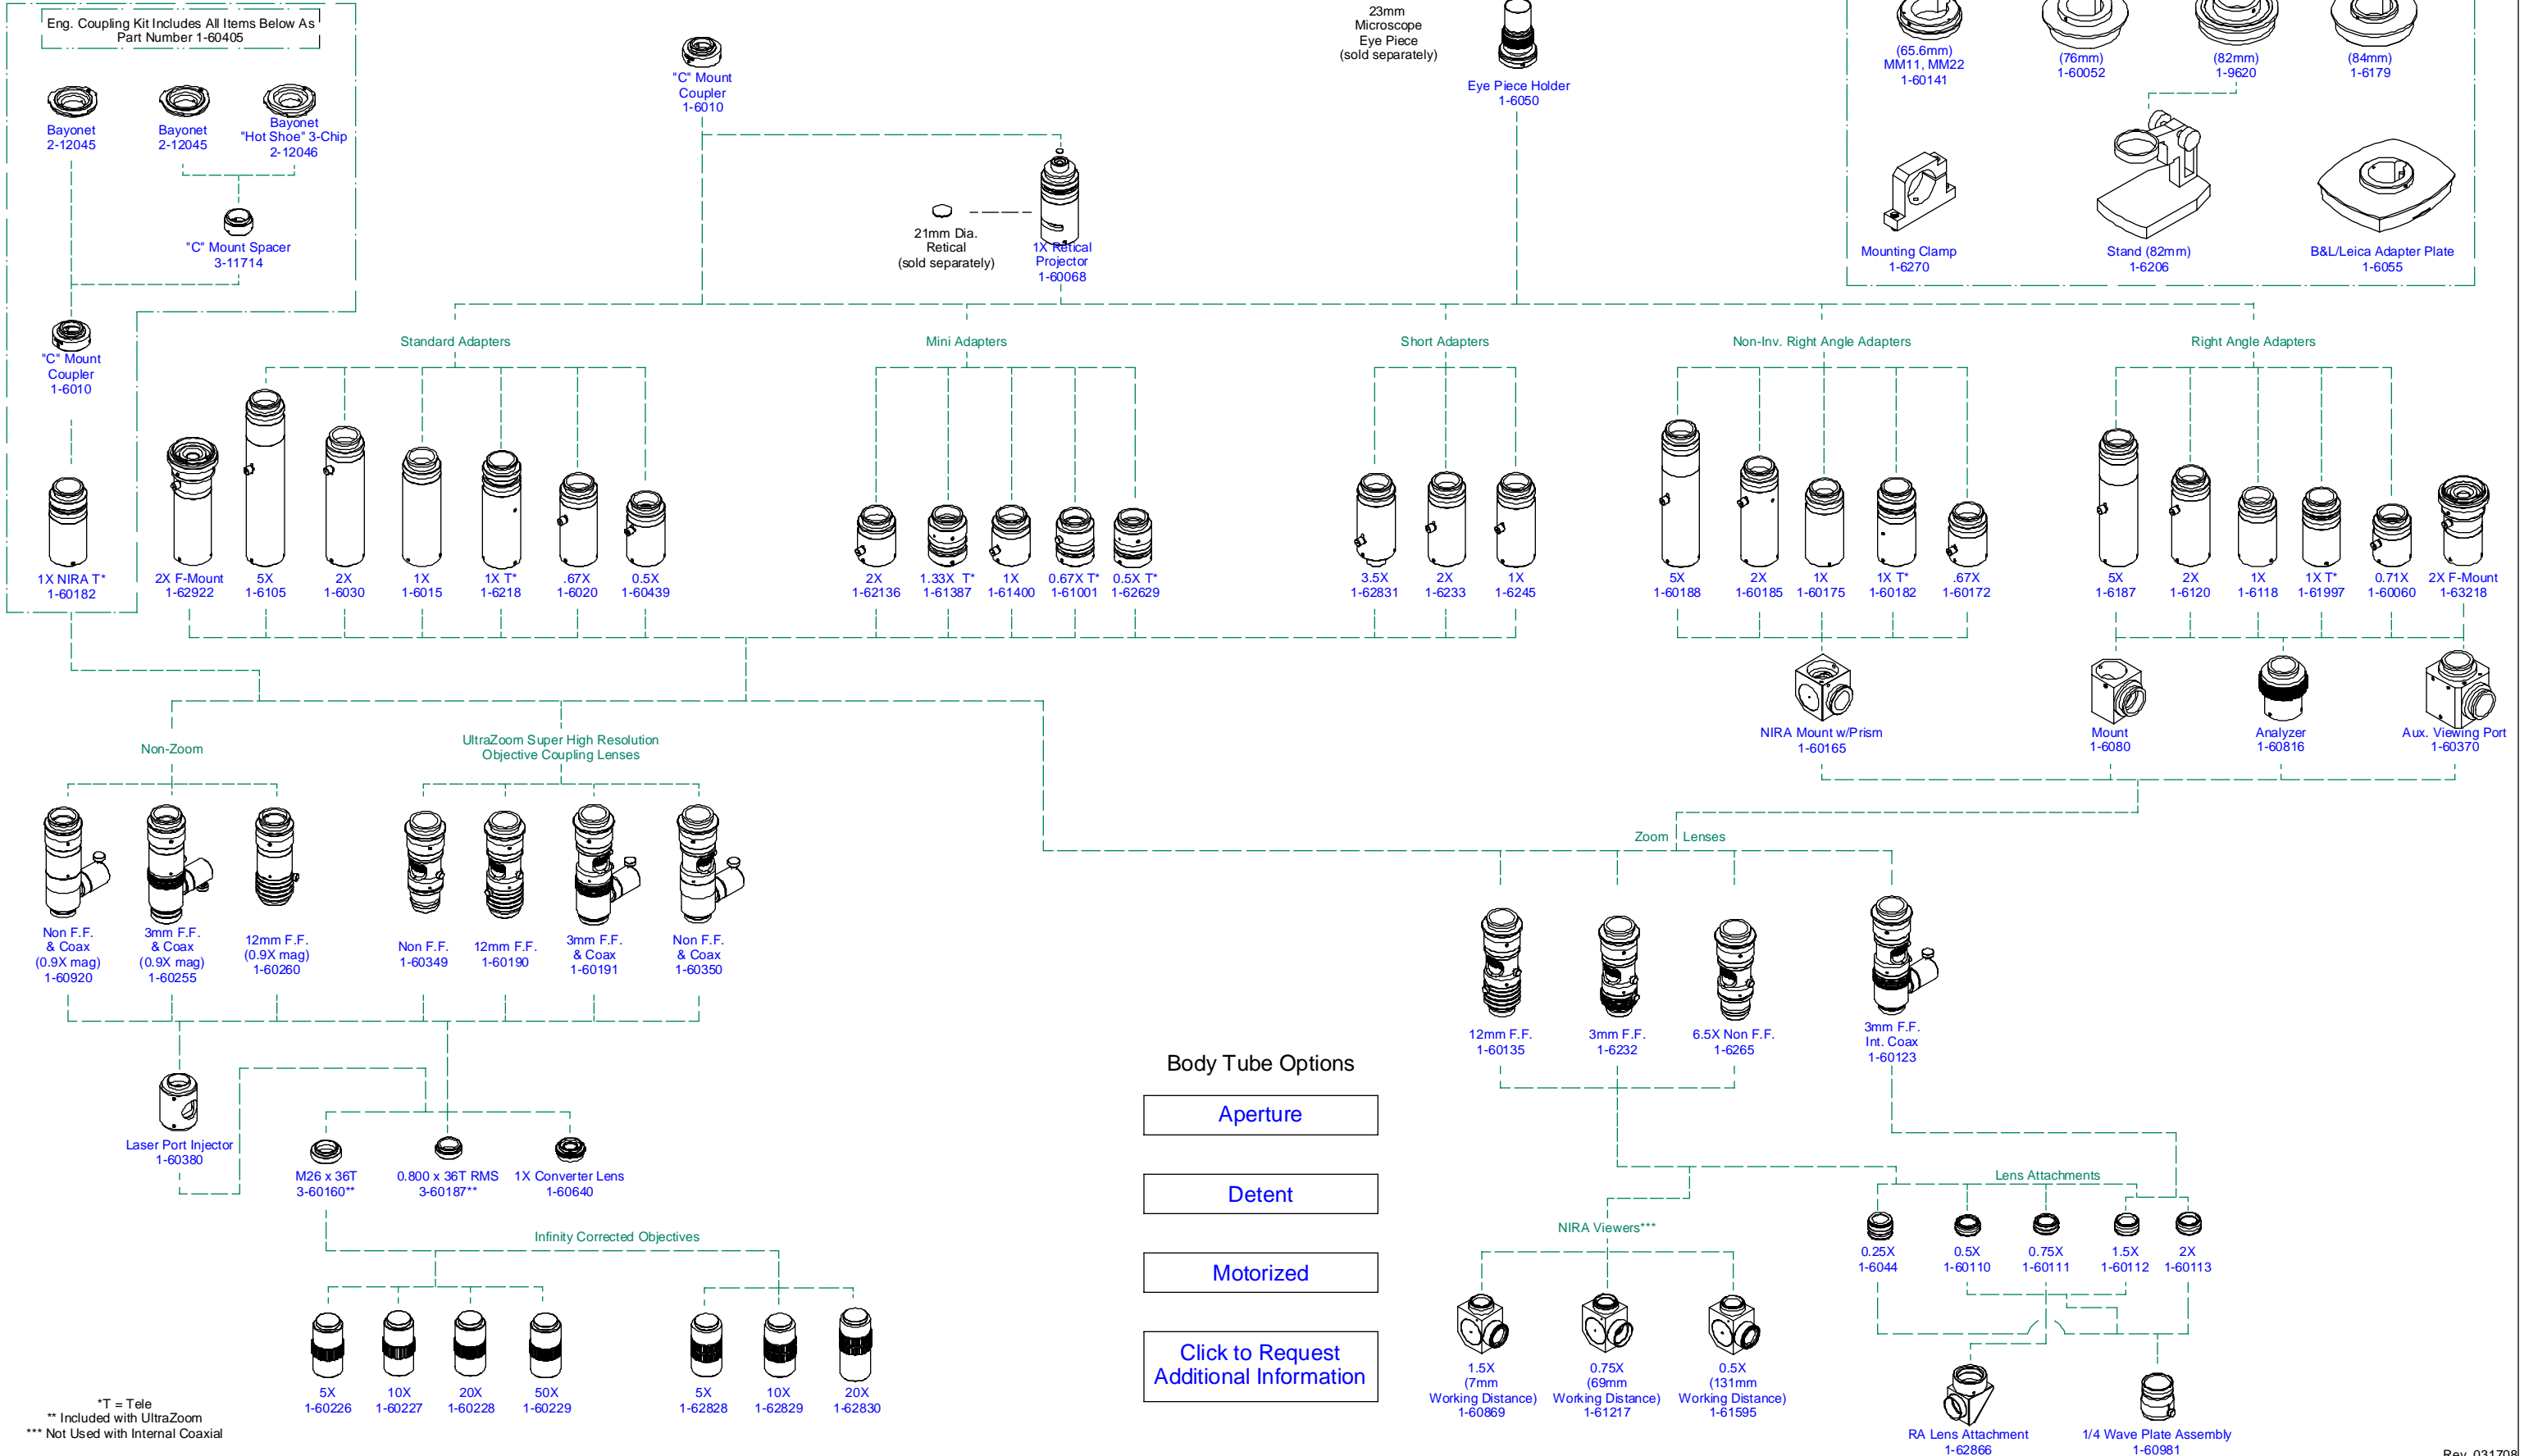

Zoom 6000 System Diagram

Body Tube Options

- Aperture
- Detent
- Motorized
- [Click to Request Additional Information](#)

*T = Tele
 ** Included with UltraZoom
 *** Not Used with Internal Coaxial